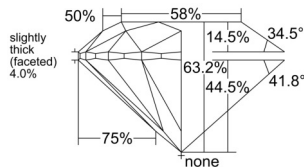

GIA®

FACSIMILE

GIA REPORT 1543759376

Verify this report at GIA.edu

GIA NATURAL DIAMOND DOSSIER®

March 06, 2026
GIA Report Number 1543759376
Shape and Cutting Style ..... Round Brilliant
Measurements ..... 5.64 - 5.67 x 3.58 mm

GRADING RESULTS

Carat Weight ..... 0.71 carat
Color Grade ..... H
Clarity Grade VS2
Cut Grade ..... Excellent

ADDITIONAL GRADING INFORMATION

Polish ..... Excellent
Symmetry ..... Excellent
Fluorescence ..... None
Clarity Characteristics ..... Cloud, Crystal
Inscription(s): GIA 1543759376

PROPORTIONS

Profile to actual proportions

GRADING SCALES

GIA COLOR SCALE	GIA CLARITY SCALE	GIA CUT SCALE	
D	FLAWLESS	EXCELLENT	
E	INTERNALLY FLAWLESS		
F		VVS₁	VERY GOOD
G	VVS₂		
H	VS₁	GOOD	
I	VS₂		
J	SI₁	FAIR	
K	SI₂		
L	I₁	POOR	
M	I₂		
N	I₃		
O			
P			
Q			
R			
S			
T			
U			
V			
W			
X			
Y			
Z