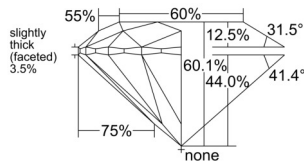

GIA®

FACSIMILE

GIA REPORT

1543760550

Verify this report at GIA.edu

GIA NATURAL DIAMOND DOSSIER®

March 09, 2026
GIA Report Number 1543760550
Shape and Cutting Style ..... Round Brilliant
Measurements ..... 5.75 - 5.78 x 3.47 mm

GRADING RESULTS

Carat Weight ..... 0.70 carat
Color Grade ..... D
Clarity Grade VS2
Cut Grade ..... Excellent

ADDITIONAL GRADING INFORMATION

Polish ..... Excellent
Symmetry ..... Excellent
Fluorescence ..... None
Clarity Characteristics..... Cloud, Feather, Crystal
Inscription(s): GIA 1543760550

PROPORTIONS

Profile to actual proportions

GRADING SCALES

GIA COLOR SCALE	GIA CLARITY SCALE	GIA CUT SCALE	
D	FLAWLESS	EXCELLENT	
E	INTERNALLY FLAWLESS		
F		VVS₁	VERY GOOD
G	VVS₂		
H	VS₁	GOOD	
I	VS₂		
J	SI₁	FAIR	
K	SI₂		
L	I₁	POOR	
M	I₂		
N	I₃		
O			
P			
Q			
R			
S			
T			
U			
V			
W			
X			
Y			
Z