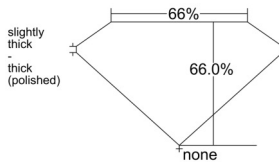

GIA®

FACSIMILE

GIA REPORT 1543764405

Verify this report at GIA.edu

GIA NATURAL DIAMOND DOSSIER®

March 06, 2026
GIA Report Number **1543764405**
Shape and Cutting Style ..... **Square Emerald Cut**
Measurements ..... **4.46 x 4.38 x 2.89 mm**

GRADING RESULTS

Carat Weight ..... **0.50 carat**
Color Grade ..... **F**
Clarity Grade **VVS1**

ADDITIONAL GRADING INFORMATION

Polish ..... **Excellent**
Symmetry ..... **Very Good**
Fluorescence ..... **None**
Clarity Characteristics..... **Pinpoint, Surface Graining**
Inscription(s): **GIA 1543764405**

PROPORTIONS

Profile not to actual proportions

GRADING SCALES

GIA COLOR SCALE		GIA CLARITY SCALE			
COLORLESS	D	VERY VERY SLIGHTLY INCLUDED	FLAWLESS		
	E		INTERNALLY FLAWLESS		
	F	VERY SLIGHTLY INCLUDED	VVS₁		
	G		VVS₂		
	H		VS₁		
	NEAR COLORLESS	I	SLIGHTLY INCLUDED	VS₂	
		J		SI₁	
		FAINT	K	INCLUDED	SI₂
			L		I₁
			M		I₂
VERT LIGHT	N	LIGHT	I₃		
	O				
	P				
	Q				
	R