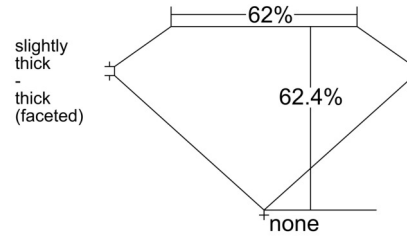

PROPORTIONS

Profile not to actual proportions