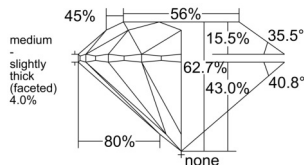

GIA®

FACSIMILE

GIA REPORT 1543784421

Verify this report at GIA.edu

GIA NATURAL DIAMOND DOSSIER®

March 12, 2026
GIA Report Number 1543784421
Shape and Cutting Style ..... Round Brilliant
Measurements ..... 5.63 - 5.67 x 3.55 mm

GRADING RESULTS

Carat Weight ..... 0.70 carat
Color Grade ..... H
Clarity Grade VS2
Cut Grade ..... Excellent

ADDITIONAL GRADING INFORMATION

Polish ..... Excellent
Symmetry ..... Excellent
Fluorescence ..... None
Clarity Characteristics ..... Feather, Cloud, Crystal
Inscription(s): GIA 1543784421

PROPORTIONS

Profile to actual proportions