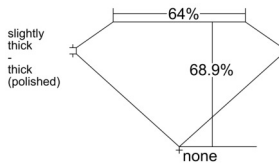

GIA®

FACSIMILE

GIA REPORT 1543784985

Verify this report at GIA.edu

GIA NATURAL DIAMOND DOSSIER®

March 11, 2026
GIA Report Number 1543784985
Shape and Cutting Style ..... Emerald Cut
Measurements ..... 5.58 x 4.02 x 2.77 mm

GRADING RESULTS

Carat Weight ..... 0.60 carat
Color Grade ..... F
Clarity Grade ..... Internally Flawless

ADDITIONAL GRADING INFORMATION

Polish ..... Excellent
Symmetry ..... Very Good
Fluorescence ..... Faint
Clarity Characteristics..... Minor Details of Polish
Inscription(s): GIA 1543784985

PROPORTIONS

Profile not to actual proportions

GRADING SCALES

GIA COLOR SCALE		GIA CLARITY SCALE			
COLORLESS	D	VERY VERY SLIGHTLY INCLUDED	FLAWLESS		
	E		INTERNALLY FLAWLESS		
	F		VVS₁		
	NEAR COLORLESS	G	VERY SLIGHTLY INCLUDED	VVS₂	
		H		VS₁	
		FAINT	I	SLIGHTLY INCLUDED	VS₂
			J		SI₁
	K		SI₂		
	LIGHT		L	INCLUDED	I₁
		M	I₂		
N		I₃			
O					
P					
Q					
R					
S					
T					
U					
V					
W					
X					
Y					
Z