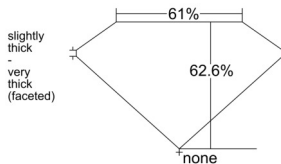

GIA®

FACSIMILE

GIA REPORT 1543785690

Verify this report at GIA.edu

GIA NATURAL DIAMOND DOSSIER®

March 11, 2026
GIA Report Number 1543785690
Shape and Cutting Style ..... Marquise Brilliant
Measurements ..... 8.72 x 4.67 x 2.92 mm

GRADING RESULTS

Carat Weight ..... 0.70 carat
Color Grade ..... E
Clarity Grade VS1

ADDITIONAL GRADING INFORMATION

Polish ..... Excellent
Symmetry ..... Excellent
Fluorescence ..... Faint
Clarity Characteristics..... Crystal, Cloud, Needle
Inscription(s): GIA 1543785690

PROPORTIONS

Profile not to actual proportions

GRADING SCALES

GIA COLOR SCALE		GIA CLARITY SCALE		
COLORLESS	D	VERY VERY SLIGHTLY INCLUDED	FLAWLESS	
	E		INTERNALLY FLAWLESS	
	F		VS₁	
	G		VS₂	
	NEAR COLORLESS	H	VERY SLIGHTLY INCLUDED	VS₁
		I		VS₂
		J		SI₁
		K		SI₂
	FAINT	L	INCLUDED	I₁
		M		I₂
N		I₃		
O				
VERT LIGHT	P			
	Q			
	R			
	S			
	T			
	U			
	V			
	W			
LIGHT	X			
	Y			
	Z