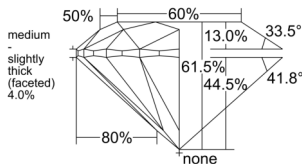

GIA®

FACSIMILE

GIA REPORT

1543787621

Verify this report at GIA.edu

GIA NATURAL DIAMOND DOSSIER®

March 11, 2026
GIA Report Number 1543787621
Shape and Cutting Style ..... Round Brilliant
Measurements ..... 3.86 - 3.88 x 2.38 mm

GRADING RESULTS

Carat Weight ..... 0.22 carat
Color Grade ..... D
Clarity Grade VVS1
Cut Grade ..... Excellent

ADDITIONAL GRADING INFORMATION

Polish ..... Excellent
Symmetry ..... Excellent
Fluorescence ..... Faint
Clarity Characteristics ..... Pinpoint
Inscription(s): GIA 1543787621

PROPORTIONS

Profile to actual proportions

GRADING SCALES

GIA COLOR SCALE

COLORLESS	D
	E
	F
	G
	H
	I
	J
NEAR COLORLESS	K
	L
FAIN	M
	N
	O
	P
	Q
VERY LIGHT	R
	S
	T
	U
	V
	W
	X
	Y
LIGHT	Z

GIA CLARITY SCALE

	FLAWLESS
	INTERNALLY FLAWLESS
VERY VERY SLIGHTLY INCLUDED	VVS₁
VERY SLIGHTLY INCLUDED	VVS₂
SLIGHTLY INCLUDED	VS₁
	VS₂
	SI₁
	SI₂
INCLUDED	I₁
	I₂
	I₃

GIA CUT SCALE

	EXCELLENT
	VERY GOOD
	GOOD
	FAIR
	POOR