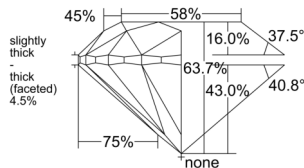

GIA®

FACSIMILE

GIA REPORT 1543797245

Verify this report at GIA.edu

GIA NATURAL DIAMOND DOSSIER®

March 12, 2026
GIA Report Number 1543797245
Shape and Cutting Style ..... Round Brilliant
Measurements ..... 5.57 - 5.61 x 3.56 mm

GRADING RESULTS

Carat Weight ..... 0.70 carat
Color Grade ..... E
Clarity Grade VS1
Cut Grade ..... Very Good

ADDITIONAL GRADING INFORMATION

Polish ..... Excellent
Symmetry ..... Excellent
Fluorescence ..... None
Clarity Characteristics ..... Cloud, Feather, Pinpoint
Inscription(s): GIA 1543797245

PROPORTIONS

Profile to actual proportions

GRADING SCALES

GIA COLOR SCALE	GIA CLARITY SCALE	GIA CUT SCALE
COLOURLESS	FLAWLESS	EXCELLENT
E	INTERNALLY FLAWLESS	
F	VVS₁	VERY GOOD
G		
H	VVS₂	GOOD
I	VS₁	
J	VS₂	FAIR
K	SI₁	
L	SI₂	POOR
M	I₁	
N	I₂	
O	I₃	
P		
Q		
R		
S		
T		
U		
V		
W		
X		
Y		
Z