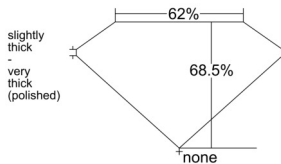

GIA®

FACSIMILE

GIA REPORT 1543829178

Verify this report at GIA.edu

GIA NATURAL DIAMOND DOSSIER®

March 17, 2026
GIA Report Number 1543829178
Shape and Cutting Style ..... Square Emerald Cut
Measurements ..... 4.64 x 4.54 x 3.11 mm

GRADING RESULTS

Carat Weight ..... 0.61 carat
Color Grade ..... F
Clarity Grade VS2

ADDITIONAL GRADING INFORMATION

Polish ..... Excellent
Symmetry ..... Very Good
Fluorescence ..... None
Clarity Characteristics ..... Crystal, Feather
Inscription(s): GIA 1543829178

PROPORTIONS

Profile not to actual proportions

GRADING SCALES

GIA COLOR SCALE		GIA CLARITY SCALE			
COLORLESS	D	VERY VERY SLIGHTLY INCLUDED	FLAWLESS		
	E		INTERNALLY FLAWLESS		
	F	VERY SLIGHTLY INCLUDED	VVS₁		
	G		VVS₂		
	H		VS₁		
	NEAR COLORLESS	I	SLIGHTLY INCLUDED	VS₂	
		J		SI₁	
		FAINT	K	INCLUDED	SI₂
			L		I₁
			M		I₂
VERT LIGHT	N	LIGHT	I₃		
	O				
	P				
	Q				
	R