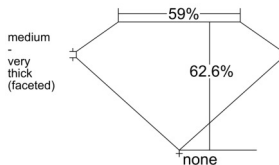

GIA®

FACSIMILE

GIA REPORT 1543836978

Verify this report at GIA.edu

GIA NATURAL DIAMOND DOSSIER®

March 18, 2026
GIA Report Number 1543836978
Shape and Cutting Style ..... Heart Brilliant
Measurements ..... 5.46 x 6.42 x 4.01 mm

GRADING RESULTS

Carat Weight ..... 0.81 carat
Color Grade ..... H
Clarity Grade VS1

ADDITIONAL GRADING INFORMATION

Polish ..... Excellent
Symmetry ..... Very Good
Fluorescence ..... None
Clarity Characteristics..... Crystal, Feather, Needle
Inscription(s): GIA 1543836978

PROPORTIONS

Profile not to actual proportions

GRADING SCALES

GIA COLOR SCALE		GIA CLARITY SCALE			
COLORLESS	D	VERY VERY SLIGHTLY INCLUDED	FLAWLESS		
	E		INTERNALLY FLAWLESS		
	F	VERY SLIGHTLY INCLUDED	VVS₁		
	G		VVS₂		
	H		VS₁		
	NEAR COLORLESS	I	SLIGHTLY INCLUDED	VS₂	
		J		SI₁	
		FAINT	K	INCLUDED	SI₂
			L		I₁
			M		I₂
VERT LIGHT	N	LIGHT	I₃		
	O				
	P				
	Q				
	R				
	S				
	T