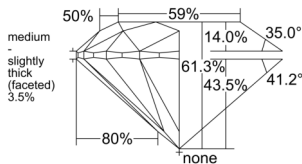

GIA®

FACSIMILE

GIA REPORT

1543842348

Verify this report at GIA.edu

GIA NATURAL DIAMOND DOSSIER®

March 20, 2026
GIA Report Number 1543842348
Shape and Cutting Style ..... Round Brilliant
Measurements ..... 4.45 - 4.47 x 2.73 mm

GRADING RESULTS

Carat Weight ..... 0.33 carat
Color Grade ..... K
Clarity Grade VVS1
Cut Grade ..... Excellent

ADDITIONAL GRADING INFORMATION

Polish ..... Excellent
Symmetry ..... Excellent
Fluorescence ..... None
Clarity Characteristics ..... Pinpoint
Inscription(s): GIA 1543842348

PROPORTIONS

Profile to actual proportions

GRADING SCALES

GIA COLOR SCALE

COLORLESS	D
	E
	F
	G
	H
	I
	J
NEAR COLORLESS	K
	L
Faint	M
	N
	O
	P
Very Light	Q
	R
	S
	T
	U
	V
Light	W
	X
	Y
	Z

GIA CLARITY SCALE

FLAWLESS	INTERNAL FLAWLESS	
		VVS₁
VVS₂	VS₁	
VS₂	SI₁	
SI₁	SI₂	
I₁	I₂	
I₂	I₃	

GIA CUT SCALE

EXCELLENT
VERY GOOD
GOOD
FAIR
POOR