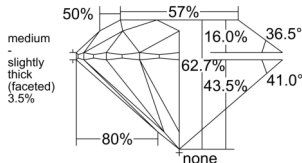

GIA®

FACSIMILE

GIA REPORT 1543858480

Verify this report at gia.edu

GIA NATURAL DIAMOND DOSSIER®

March 20, 2026
GIA Report Number 1543858480
Shape and Cutting Style ..... Round Brilliant
Measurements ..... 5.76 - 5.80 x 3.62 mm

GRADING RESULTS

Carat Weight ..... 0.75 carat
Color Grade ..... H
Clarity Grade VS1
Cut Grade ..... Excellent

ADDITIONAL GRADING INFORMATION

Polish ..... Excellent
Symmetry ..... Excellent
Fluorescence ..... None
Clarity Characteristics ..... Cloud
Inscription(s): GIA 1543858480

PROPORTIONS

GRADING SCALES

GIA COLOR SCALE

COLORED	D
	E
	F
	G
	H
	I
	J
NEAR COLORLESS	K
	L
Faint	M
	N
	O
	P
Very Light	Q
	R
	S
	T
	U
	V
Light	W
	X
	Y
	Z

GIA CLARITY SCALE

FLAWLESS	VERY VERY SLIGHTLY INCLUDED	VS₁	VS₂	VS₁	VS₂	SL₁	SL₂	I₁	I₂	I₃		
											FLAWLESS	INTERNALLY FLAWLESS

GIA CUT SCALE

EXCELLENT
VERY GOOD
GOOD
FAIR
POOR