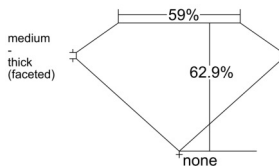

GIA®

FACSIMILE

GIA REPORT 1543868493

Verify this report at GIA.edu

GIA NATURAL DIAMOND DOSSIER®

March 24, 2026
GIA Report Number 1543868493
Shape and Cutting Style ..... Oval Brilliant
Measurements ..... 6.39 x 4.54 x 2.86 mm

GRADING RESULTS

Carat Weight ..... 0.50 carat
Color Grade I
Clarity Grade SI1

ADDITIONAL GRADING INFORMATION

Polish ..... Excellent
Symmetry ..... Excellent
Fluorescence ..... None
Clarity Characteristics ..... Feather
Inscription(s): GIA 1543868493

PROPORTIONS

Profile not to actual proportions

GRADING SCALES

GIA COLOR SCALE		GIA CLARITY SCALE			
COLORLESS	D	VERY VERY SLIGHTLY INCLUDED	FLAWLESS		
	E		INTERNALLY FLAWLESS		
	F	VERY SLIGHTLY INCLUDED	VVS₁		
	G		VVS₂		
	H		VS₁		
	NEAR COLORLESS	I	SLIGHTLY INCLUDED	VS₂	
		J		SI₁	
		FAINT	K	INCLUDED	SI₂
			L		I₁
			M		I₂
VERT LIGHT	N	INCLUDED	I₃		
	O				
	P				
	Q				
	R				
LIGHT	S				
	T				
	U				
	V				
	W				
X					
Y					
Z