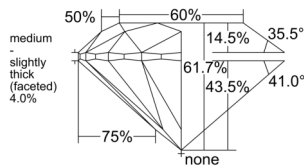

GIA®

FACSIMILE

GIA REPORT 1543874731

Verify this report at GIA.edu

GIA NATURAL DIAMOND DOSSIER®

March 24, 2026
GIA Report Number 1543874731
Shape and Cutting Style ..... Round Brilliant
Measurements ..... 5.24 - 5.28 x 3.25 mm

GRADING RESULTS

Carat Weight ..... 0.56 carat
Color Grade ..... H
Clarity Grade VS1
Cut Grade ..... Excellent

ADDITIONAL GRADING INFORMATION

Polish ..... Excellent
Symmetry ..... Excellent
Fluorescence ..... Medium Blue
Clarity Characteristics ..... Cloud, Feather
Inscription(s): GIA 1543874731

PROPORTIONS

Profile to actual proportions