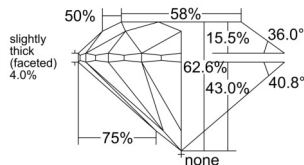

GIA®

FACSIMILE

GIA REPORT 1543878069

Verify this report at GIA.edu

GIA NATURAL DIAMOND DOSSIER®

March 25, 2026
GIA Report Number 1543878069
Shape and Cutting Style ..... Round Brilliant
Measurements ..... 5.89 - 5.93 x 3.70 mm

GRADING RESULTS

Carat Weight ..... 0.81 carat
Color Grade ..... F
Clarity Grade VVS2
Cut Grade ..... Excellent

ADDITIONAL GRADING INFORMATION

Polish ..... Excellent
Symmetry ..... Excellent
Fluorescence ..... Medium Blue
Clarity Characteristics ..... Pinpoint, Cloud
Inscription(s): GIA 1543878069

PROPORTIONS

Profile to actual proportions

GRADING SCALES

GIA COLOR SCALE	GIA CLARITY SCALE	GIA CUT SCALE	
D	FLAWLESS	EXCELLENT	
E	INTERNALLY FLAWLESS		
F		VVS₁	VERY GOOD
G	VVS₂		
H	VS₁	GOOD	
I	VS₂		
J	SI₁	FAIR	
K	SI₂		
L	I₁	POOR	
M	I₂		
N	I₃		
O			
P			
Q			
R			
S			
T			
U			
V			
W			
X			
Y			
Z