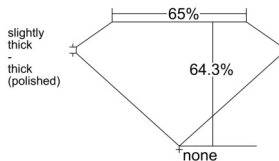

GIA®

FACSIMILE

GIA REPORT 1543883914

Verify this report at GIA.edu

GIA NATURAL DIAMOND DOSSIER®

March 25, 2026
GIA Report Number 1543883914
Shape and Cutting Style ..... **Cut-Cornered Rectangular Modified Brilliant**
Measurements ..... 6.00 x 3.91 x 2.51 mm

GRADING RESULTS

Carat Weight ..... 0.52 carat
Color Grade ..... G
Clarity Grade VS2

ADDITIONAL GRADING INFORMATION

Polish ..... Excellent
Symmetry ..... Excellent
Fluorescence ..... None
Clarity Characteristics ..... Cloud, Crystal
Inscription(s): GIA 1543883914

PROPORTIONS

Profile not to actual proportions

GRADING SCALES

GIA COLOR SCALE		GIA CLARITY SCALE			
COLORLESS	D	VERY VERY SLIGHTLY INCLUDED	FLAWLESS		
	E		INTERNALLY FLAWLESS		
	F	VERY SLIGHTLY INCLUDED	VVS₁		
	G		VVS₂		
	H		VS₁		
	NEAR COLORLESS	I	SLIGHTLY INCLUDED	VS₂	
		J		SI₁	
		FAINT	K	INCLUDED	SI₂
			L		I₁
			M		I₂
VERT LIGHT	N	LIGHT	I₃		
	O				
	P				
	Q				
	R