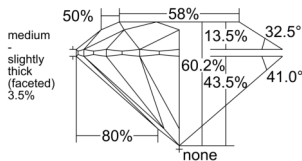

GIA®

FACSIMILE

GIA REPORT 1543887281

Verify this report at GIA.edu

GIA NATURAL DIAMOND DOSSIER®

March 25, 2026
GIA Report Number 1543887281
Shape and Cutting Style ..... Round Brilliant
Measurements ..... 3.69 - 3.71 x 2.23 mm

GRADING RESULTS

Carat Weight ..... 0.18 carat
Color Grade ..... E
Clarity Grade VS1
Cut Grade ..... Excellent

ADDITIONAL GRADING INFORMATION

Polish ..... Excellent
Symmetry ..... Excellent
Fluorescence ..... None
Clarity Characteristics ..... Cloud
Inscription(s): GIA 1543887281

PROPORTIONS

Profile to actual proportions

GRADING SCALES

GIA COLOR SCALE

COLORESS	D
	E
	F
	G
	H
	I
	J
NEAR COLORESS	K
	L
Faint	M
	N
	O
	P
Very Light	R
	S
	T
	U
	V
	W
	X
	Y
Light	Z

GIA CLARITY SCALE

VERY VERY SLIGHTLY INCLUDED	FLAWLESS
	INTERNALLY FLAWLESS
VERY SLIGHTLY INCLUDED	VVS₁
	VVS₂
SLIGHTLY INCLUDED	VS₁
	VS₂
INCLUDED	SI₁
	SI₂
	I₁
	I₂
	I₃

GIA CUT SCALE

EXCELLENT	VERY GOOD	GOOD	FAIR	POOR