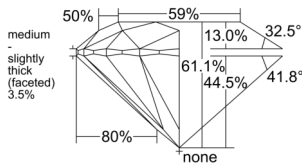

GIA®

FACSIMILE

GIA REPORT

1543887434

Verify this report at GIA.edu

GIA NATURAL DIAMOND DOSSIER®

March 25, 2026
GIA Report Number 1543887434
Shape and Cutting Style ..... Round Brilliant
Measurements ..... 5.13 - 5.16 x 3.14 mm

GRADING RESULTS

Carat Weight ..... 0.50 carat
Color Grade ..... F
Clarity Grade VS1
Cut Grade ..... Excellent

ADDITIONAL GRADING INFORMATION

Polish ..... Excellent
Symmetry ..... Excellent
Fluorescence ..... Faint
Clarity Characteristics ..... Crystal, Feather
Inscription(s): GIA 1543887434

PROPORTIONS

Profile to actual proportions

GRADING SCALES

GIA COLOR SCALE	GIA CLARITY SCALE	GIA CUT SCALE
COLOURLESS	FLAWLESS	EXCELLENT
D	INTERNALLY FLAWLESS	
E	VVS₁	VERY GOOD
F		
G	VS₁	GOOD
H		
I	SI₁	FAIR
J		
K	I₁	POOR
L		
M	I₂	
N		
O	I₃	
P		
Q		
R		
S		
T		
U		
V		
W		
X		
Y		
Z