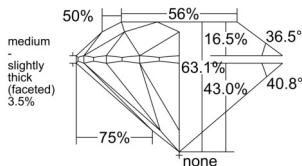

GIA®

FACSIMILE

GIA REPORT 1543899131

Verify this report at GIA.edu

GIA NATURAL DIAMOND DOSSIER®

March 26, 2026
GIA Report Number 1543899131
Shape and Cutting Style ..... Round Brilliant
Measurements ..... 4.89 - 4.93 x 3.10 mm

GRADING RESULTS

Carat Weight ..... 0.46 carat
Color Grade I
Clarity Grade VS2
Cut Grade ..... Excellent

ADDITIONAL GRADING INFORMATION

Polish ..... Excellent
Symmetry ..... Excellent
Fluorescence ..... None
Clarity Characteristics ..... Cloud, Crystal
Inscription(s): GIA 1543899131

PROPORTIONS

GRADING SCALES

GIA COLOR SCALE	GIA CLARITY SCALE	GIA CUT SCALE	
D	FLAWLESS	EXCELLENT	
E	INTERNALLY FLAWLESS		
F		VVS₁	VERY GOOD
G	VVS₂		
H	VS₁	GOOD	
I	VS₂		
J	SI₁	FAIR	
K	SI₂		
L	I₁	POOR	
M	I₂		
N	I₃		
O			
P			
Q			
R			
S			
T			
U			
V			
W			
X			
Y			
Z