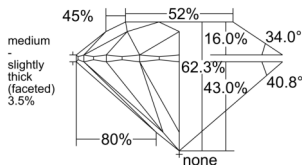

GIA®

FACSIMILE

GIA REPORT 1543920789

Verify this report at GIA.edu

GIA NATURAL DIAMOND DOSSIER®

March 28, 2026
GIA Report Number 1543920789
Shape and Cutting Style ..... Round Brilliant
Measurements ..... 4.64 - 4.67 x 2.90 mm

GRADING RESULTS

Carat Weight ..... 0.38 carat
Color Grade ..... G
Clarity Grade VS1
Cut Grade ..... Excellent

ADDITIONAL GRADING INFORMATION

Polish ..... Excellent
Symmetry ..... Excellent
Fluorescence ..... None
Clarity Characteristics..... Cloud, Crystal, Feather, Pinpoint
Inscription(s): GIA 1543920789

PROPORTIONS

GRADING SCALES

GIA COLOR SCALE

COLORLESS	D
	E
	F
	G
	H
	I
NEAR COLORLESS	J
	K
	L
FAIN	M
	N
	O
	P
VERY LIGHT	Q
	R
	S
	T
	U
	V
	W
	X
	Y
LIGHT	Z

GIA CLARITY SCALE

FLAWLESS	INTERNAL FLAWLESS	
		FLAWLESS
VERY VERY SLIGHTLY INCLUDED	VVS₁	
	VVS₂	
VERY SLIGHTLY INCLUDED	VS₁	
	VS₂	
SLIGHTLY INCLUDED	SI₁	
	SI₂	
INCLUDED	I₁	
	I₂	
	I₃	

GIA CUT SCALE

EXCELLENT
VERY GOOD
GOOD
FAIR
POOR