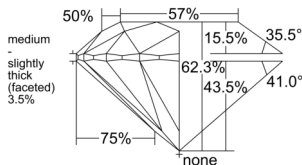

GIA®

FACSIMILE

GIA REPORT 1543928104

Verify this report at GIA.edu

GIA NATURAL DIAMOND DOSSIER®

April 01, 2026
GIA Report Number 1543928104
Shape and Cutting Style ..... Round Brilliant
Measurements ..... 4.89 - 4.91 x 3.05 mm

GRADING RESULTS

Carat Weight ..... 0.45 carat
Color Grade ..... K
Clarity Grade VVS2
Cut Grade ..... Excellent

ADDITIONAL GRADING INFORMATION

Polish ..... Excellent
Symmetry ..... Excellent
Fluorescence ..... None
Clarity Characteristics..... Feather, Needle, Pinpoint, Indented
Natural

Inscription(s): GIA 1543928104

PROPORTIONS

GRADING SCALES

GIA COLOR SCALE	GIA CLARITY SCALE	GIA CUT SCALE	
D	FLAWLESS	EXCELLENT	
E	INTERNALLY FLAWLESS		
F		VVS₁	VERY GOOD
G	VVS₂		
H	VS₁	GOOD	
I	VS₂		
J	SI₁	FAIR	
K	SI₂		
L	I₁	POOR	
M			
N			
O	I₂		
P			
Q			
R	I₃		
S			
T			
U			
V			
W			
X			
Y			
Z