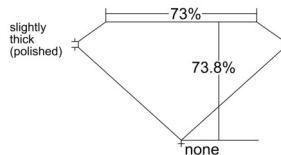

GIA®

FACSIMILE

GIA REPORT 1543945339

Verify this report at GIA.edu

GIA NATURAL DIAMOND DOSSIER®

April 01, 2026
GIA Report Number 1543945339
Shape and Cutting Style ..... Square Modified Brilliant
Measurements ..... 4.16 x 4.06 x 3.00 mm

GRADING RESULTS

Carat Weight ..... 0.41 carat
Color Grade ..... D
Clarity Grade VVS1

ADDITIONAL GRADING INFORMATION

Polish ..... Excellent
Symmetry ..... Excellent
Fluorescence ..... None
Clarity Characteristics..... Cloud, Pinpoint, Feather
Inscription(s): GIA 1543945339

PROPORTIONS

Profile not to actual proportions

GRADING SCALES

GIA COLOR SCALE		GIA CLARITY SCALE			
COLORLESS	D	VERY VERY SLIGHTLY INCLUDED	FLAWLESS		
	E		INTERNALLY FLAWLESS		
	F		VVS₁		
	NEAR COLORLESS	G	VERY SLIGHTLY INCLUDED	VVS₂	
		H		VS₁	
		FAINT	I	SLIGHTLY INCLUDED	VS₂
			J		SI₁
			K		SI₂
	LIGHT	L	INCLUDED	I₁	
		M		I₂	
N		I₃			
O					
P					
Q					
R					
S					
T					
U					
V					
W					
X					
Y					
Z