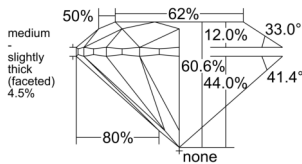

GIA®

FACSIMILE

GIA REPORT

1543952366

Verify this report at GIA.edu

GIA NATURAL DIAMOND DOSSIER®

April 03, 2026
GIA Report Number 1543952366
Shape and Cutting Style ..... Round Brilliant
Measurements ..... 6.19 - 6.23 x 3.77 mm

GRADING RESULTS

Carat Weight ..... 0.90 carat
Color Grade ..... F
Clarity Grade VVS1
Cut Grade ..... Excellent

ADDITIONAL GRADING INFORMATION

Polish ..... Excellent
Symmetry ..... Excellent
Fluorescence ..... None
Clarity Characteristics ..... Pinpoint, Feather
Inscription(s): GIA 1543952366

PROPORTIONS

Profile to actual proportions