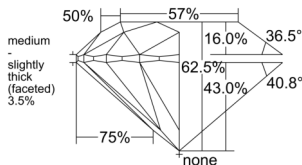

GIA®

FACSIMILE

GIA REPORT 1543953866

Verify this report at GIA.edu

GIA NATURAL DIAMOND DOSSIER®

April 03, 2026
GIA Report Number 1543953866
Shape and Cutting Style ..... Round Brilliant
Measurements ..... 5.04 - 5.07 x 3.16 mm

GRADING RESULTS

Carat Weight ..... 0.50 carat
Color Grade I
Clarity Grade VS1
Cut Grade ..... Excellent

ADDITIONAL GRADING INFORMATION

Polish ..... Excellent
Symmetry ..... Excellent
Fluorescence ..... None
Clarity Characteristics ..... Feather, Cloud
Inscription(s): GIA 1543953866

PROPORTIONS

Profile to actual proportions