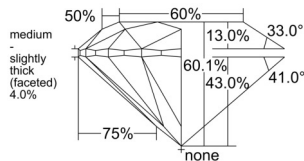

GIA®

FACSIMILE

GIA REPORT 1543954861

Verify this report at GIA.edu

GIA NATURAL DIAMOND DOSSIER®

April 03, 2026
GIA Report Number 1543954861
Shape and Cutting Style ..... Round Brilliant
Measurements ..... 4.96 - 4.98 x 2.99 mm

GRADING RESULTS

Carat Weight ..... 0.45 carat
Color Grade ..... J
Clarity Grade VS1
Cut Grade ..... Excellent

ADDITIONAL GRADING INFORMATION

Polish ..... Excellent
Symmetry ..... Excellent
Fluorescence ..... None
Clarity Characteristics..... Crystal, Needle, Cloud, Pinpoint
Inspection(s): GIA 1543954861

PROPORTIONS

Profile to actual proportions