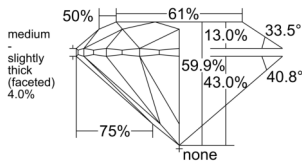

GIA®

FACSIMILE

GIA REPORT 1543970201

Verify this report at GIA.edu

GIA NATURAL DIAMOND DOSSIER®

April 08, 2026
GIA Report Number 1543970201
Shape and Cutting Style ..... Round Brilliant
Measurements ..... 5.72 - 5.75 x 3.44 mm

GRADING RESULTS

Carat Weight ..... 0.70 carat
Color Grade ..... H
Clarity Grade S11
Cut Grade ..... Excellent

ADDITIONAL GRADING INFORMATION

Polish ..... Excellent
Symmetry ..... Excellent
Fluorescence ..... None
Clarity Characteristics..... Crystal, Feather, Cloud
Inscription(s): GIA 1543970201

PROPORTIONS

Profile to actual proportions