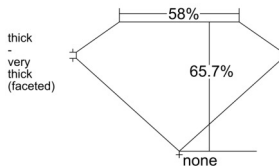

GIA®

FACSIMILE

GIA REPORT 1543978871

Verify this report at GIA.edu

GIA NATURAL DIAMOND DOSSIER®

April 07, 2026
GIA Report Number 1543978871
Shape and Cutting Style ..... Marquise Brilliant
Measurements ..... 7.97 x 4.32 x 2.84 mm

GRADING RESULTS

Carat Weight ..... 0.60 carat
Color Grade I
Clarity Grade SI1

ADDITIONAL GRADING INFORMATION

Polish ..... Excellent
Symmetry ..... Very Good
Fluorescence ..... None
Clarity Characteristics ..... Crystal
Inscription(s): GIA 1543978871

PROPORTIONS

Profile not to actual proportions

GRADING SCALES

GIA COLOR SCALE		GIA CLARITY SCALE	
COLORLESS	D	VERY VERY SLIGHTLY INCLUDED	FLAWLESS
	E		INTERNALLY FLAWLESS
	F		VVS₁
	G		VVS₂
	H		VS₁
	I		VS₂
	J		SI₁
	K		SI₂
	L		I₁
	M		I₂
NEAR COLORLESS	N	SLIGHTLY INCLUDED	I₃
	O		
	P		
	Q		
FAINT	R	INCLUDED	
	S		
	T		
	U		
VERY LIGHT	V		
	W		
	X		
	Y		
LIGHT	Z