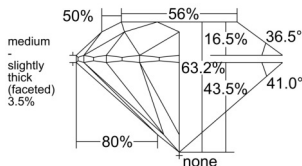

GIA®

FACSIMILE

GIA REPORT 1543979384

Verify this report at GIA.edu

GIA NATURAL DIAMOND DOSSIER®

April 07, 2026
GIA Report Number 1543979384
Shape and Cutting Style ..... Round Brilliant
Measurements ..... 5.62 - 5.66 x 3.56 mm

GRADING RESULTS

Carat Weight ..... 0.70 carat
Color Grade ..... G
Clarity Grade VS2
Cut Grade ..... Excellent

ADDITIONAL GRADING INFORMATION

Polish ..... Excellent
Symmetry ..... Excellent
Fluorescence ..... Medium Blue
Clarity Characteristics ..... Crystal, Feather
Inscription(s): GIA 1543979384

PROPORTIONS

GRADING SCALES

GIA COLOR SCALE	GIA CLARITY SCALE	GIA CUT SCALE	
D	FLAWLESS	EXCELLENT	
E	INTERNALLY FLAWLESS		
F		VVS₁	VERY GOOD
G	VVS₂		
H	VS₁	GOOD	
I	VS₂		
J	SI₁	FAIR	
K	SI₂		
L	I₁	POOR	
M	I₂		
N	I₃		
O			
P			
Q			
R			
S			
T			
U			
V			
W			
X			
Y			
Z