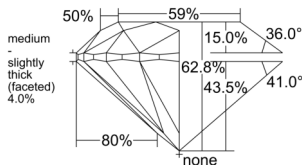

GIA®

FACSIMILE

GIA REPORT

1543986086

Verify this report at GIA.edu

GIA NATURAL DIAMOND DOSSIER®

April 07, 2026
GIA Report Number 1543986086
Shape and Cutting Style ..... Round Brilliant
Measurements ..... 5.58 - 5.65 x 3.53 mm

GRADING RESULTS

Carat Weight ..... 0.70 carat
Color Grade ..... G
Clarity Grade VS1
Cut Grade ..... Excellent

ADDITIONAL GRADING INFORMATION

Polish ..... Excellent
Symmetry ..... Very Good
Fluorescence ..... Faint
Clarity Characteristics..... Indented Natural, Pinpoint
Inscription(s): GIA 1543986086

PROPORTIONS

GRADING SCALES

GIA COLOR SCALE

COLOURLESS	D
	E
	F
	G
	H
	I
	J
NEAR COLOURLESS	K
	L
FAIN	M
	N
	O
	P
VERY LIGHT	Q
	R
	S
	T
	U
	V
	W
	X
	Y
LIGHT	Z

GIA CLARITY SCALE

FLAWLESS	INTERNAL FLAWLESS	
		EXCELLENT
VERY VERY SLIGHTLY INCLUDED	VVS₁	VERY GOOD
VERY SLIGHTLY INCLUDED	VVS₂	
SLIGHTLY INCLUDED	VS₁	GOOD
	VS₂	
INCLUDED	SI₁	FAIR
	SI₂	
INCLUDED	I₁	POOR
	I₂	
	I₃