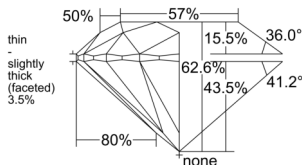

GIA®

FACSIMILE

GIA REPORT 1543991453

Verify this report at GIA.edu

GIA NATURAL DIAMOND DOSSIER®

April 09, 2026
GIA Report Number 1543991453
Shape and Cutting Style ..... Round Brilliant
Measurements ..... 5.78 - 5.81 x 3.63 mm

GRADING RESULTS

Carat Weight ..... 0.75 carat
Color Grade ..... H
Clarity Grade VS2
Cut Grade ..... Excellent

ADDITIONAL GRADING INFORMATION

Polish ..... Excellent
Symmetry ..... Excellent
Fluorescence ..... None
Clarity Characteristics..... Crystal, Cloud, Feather
Inscription(s): GIA 1543991453

PROPORTIONS

GRADING SCALES

GIA COLOR SCALE	GIA CLARITY SCALE	GIA CUT SCALE	
D	FLAWLESS	EXCELLENT	
E	INTERNALLY FLAWLESS		
F		VVS₁	VERY GOOD
G	VVS₂		
H	VS₁	GOOD	
I	VS₂		
J	SI₁	FAIR	
K	SI₂		
L	I₁	POOR	
M	I₂		
N	I₃		
O			
P			
Q			
R			
S			
T			
U			
V			
W			
X			
Y			
Z