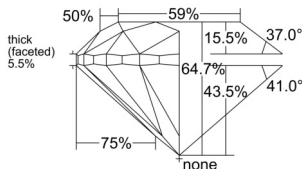

GIA®

FACSIMILE

GIA REPORT 1545046957

Verify this report at GIA.edu

GIA NATURAL DIAMOND DOSSIER®

November 19, 2025
GIA Report Number 1545046957
Shape and Cutting Style ..... Round Brilliant
Measurements ..... 4.94 - 4.97 x 3.21 mm

GRADING RESULTS

Carat Weight ..... 0.51 carat
Color Grade ..... H
Clarity Grade VS1
Cut Grade ..... Very Good

ADDITIONAL GRADING INFORMATION

Polish ..... Excellent
Symmetry ..... Excellent
Fluorescence ..... None
Clarity Characteristics ..... Cloud, Pinpoint
Inscription(s): GIA 1545046957

PROPORTIONS

Profile to actual proportions