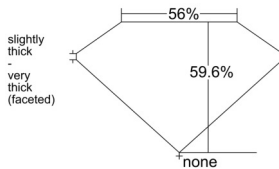

GIA®

FACSIMILE

GIA REPORT 1545077975

Verify this report at GIA.edu

GIA NATURAL DIAMOND DOSSIER®

November 25, 2025
GIA Report Number 1545077975
Shape and Cutting Style ..... Heart Brilliant
Measurements ..... 5.24 x 6.26 x 3.73 mm

GRADING RESULTS

Carat Weight ..... 0.70 carat
Color Grade ..... E
Clarity Grade VS1

ADDITIONAL GRADING INFORMATION

Polish ..... Very Good
Symmetry ..... Very Good
Fluorescence ..... None
Clarity Characteristics ..... Feather, Pinpoint
Inscription(s): GIA 1545077975

PROPORTIONS

Profile not to actual proportions

GRADING SCALES

GIA COLOR SCALE		GIA CLARITY SCALE			
COLORLESS	D	VERY VERY SLIGHTLY INCLUDED	FLAWLESS		
	E		INTERNALLY FLAWLESS		
	F	VERY SLIGHTLY INCLUDED	VVS₁		
	G		VVS₂		
	H		VS₁		
	NEAR COLORLESS	I	SLIGHTLY INCLUDED	VS₂	
		J		SI₁	
		FAINT	K	INCLUDED	SI₂
			L		I₁
			M		I₂
VERT LIGHT			N	INCLUDED	I₃
			O		
			P		
	Q				
LIGHT	R				
	S				
	T				
	U				
	V				
	Z