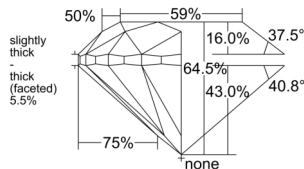

GIA®

FACSIMILE

GIA REPORT 1545083924

Verify this report at GIA.edu

GIA NATURAL DIAMOND DOSSIER®

November 25, 2025
GIA Report Number 1545083924
Shape and Cutting Style ..... Round Brilliant
Measurements ..... 5.48 - 5.56 x 3.56 mm

GRADING RESULTS

Carat Weight ..... 0.70 carat
Color Grade ..... G
Clarity Grade S11
Cut Grade ..... Very Good

ADDITIONAL GRADING INFORMATION

Polish ..... Excellent
Symmetry ..... Very Good
Fluorescence ..... None
Clarity Characteristics ..... Cloud, Crystal
Inscription(s): GIA 1545083924

PROPORTIONS

Profile to actual proportions