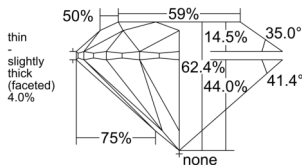

GIA®

FACSIMILE

GIA REPORT 1545092846

Verify this report at GIA.edu

GIA NATURAL DIAMOND DOSSIER®

November 28, 2025
GIA Report Number 1545092846
Shape and Cutting Style ..... Round Brilliant
Measurements ..... 5.34 - 5.38 x 3.35 mm

GRADING RESULTS

Carat Weight ..... 0.60 carat
Color Grade ..... H
Clarity Grade VS1
Cut Grade ..... Excellent

ADDITIONAL GRADING INFORMATION

Polish ..... Excellent
Symmetry ..... Excellent
Fluorescence ..... Faint
Clarity Characteristics..Cloud, Crystal, Pinpoint, Indented Natural
Inscription(s): GIA 1545092846

PROPORTIONS

Profile to actual proportions