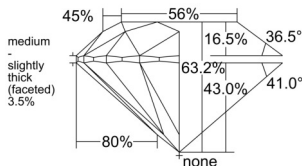

GIA®

FACSIMILE

GIA REPORT 1545127595

Verify this report at GIA.edu

GIA NATURAL DIAMOND DOSSIER®

December 01, 2025
GIA Report Number 1545127595
Shape and Cutting Style ..... Round Brilliant
Measurements ..... 4.84 - 4.89 x 3.08 mm

GRADING RESULTS

Carat Weight ..... 0.45 carat
Color Grade I
Clarity Grade VS1
Cut Grade ..... Excellent

ADDITIONAL GRADING INFORMATION

Polish ..... Excellent
Symmetry ..... Excellent
Fluorescence ..... None
Clarity Characteristics ..... Crystal, Cloud
Inscription(s): GIA 1545127595

PROPORTIONS

GRADING SCALES

GIA COLOR SCALE

COLORLESS	D
	E
	F
	G
	H
	I
	J
NEAR COLORLESS	K
	L
Faint	M
	N
	O
	P
Very Light	Q
	R
	S
	T
	U
	V
Light	W
	X
	Y
	Z

GIA CLARITY SCALE

FLAWLESS	INTERNAL FLAWLESS	
		FLAWLESS
VERY VERY SLIGHTLY INCLUDED	VVS₁	
	VVS₂	
VERY SLIGHTLY INCLUDED	VS₁	
	VS₂	
SLIGHTLY INCLUDED	SI₁	
	SI₂	
INCLUDED	I₁	
	I₂	
	I₃	

GIA CUT SCALE

EXCELLENT
VERY GOOD
GOOD
FAIR
POOR