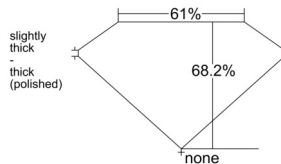

GIA®

FACSIMILE

GIA REPORT 1545142549

Verify this report at GIA.edu

GIA NATURAL DIAMOND DOSSIER®

December 03, 2025
GIA Report Number 1545142549
Shape and Cutting Style ..... Square Emerald Cut
Measurements ..... 4.89 x 4.82 x 3.28 mm

GRADING RESULTS

Carat Weight ..... 0.71 carat
Color Grade ..... H
Clarity Grade VS1

ADDITIONAL GRADING INFORMATION

Polish ..... Excellent
Symmetry ..... Excellent
Fluorescence ..... None
Clarity Characteristics ..... Crystal, Needle
Inscription(s): GIA 1545142549

PROPORTIONS

Profile not to actual proportions

GRADING SCALES

GIA COLOR SCALE		GIA CLARITY SCALE			
COLORLESS	D	VERY VERY SLIGHTLY INCLUDED	FLAWLESS		
	E		INTERNALLY FLAWLESS		
	F	VERY SLIGHTLY INCLUDED	VVS₁		
	G		VVS₂		
	H		VS₁		
	NEAR COLORLESS	I	SLIGHTLY INCLUDED	VS₂	
		J		SI₁	
		FAINT	K	INCLUDED	SI₂
			L		I₁
			M		I₂
VERT LIGHT	N	LIGHT	I₃		
	O				
	P				
	Q				
	R