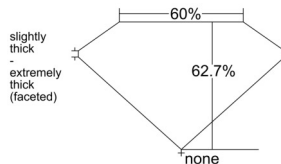

GIA®

FACSIMILE

GIA REPORT 1545151872

Verify this report at GIA.edu

GIA NATURAL DIAMOND DOSSIER®

December 03, 2025
GIA Report Number 1545151872
Shape and Cutting Style ..... Pear Brilliant
Measurements ..... 6.68 x 4.42 x 2.77 mm

GRADING RESULTS

Carat Weight ..... 0.50 carat
Color Grade ..... J
Clarity Grade SI1

ADDITIONAL GRADING INFORMATION

Polish ..... Excellent
Symmetry ..... Very Good
Fluorescence ..... Faint
Clarity Characteristics ..... Cloud, Crystal
Inscription(s): GIA 1545151872

PROPORTIONS

Profile not to actual proportions

GRADING SCALES

GIA COLOR SCALE		GIA CLARITY SCALE			
COLORLESS	D	VERY VERY SLIGHTLY INCLUDED	FLAWLESS		
	E		INTERNALLY FLAWLESS		
	F	VERY SLIGHTLY INCLUDED	VVS₁		
	G		VVS₂		
	H		VS₁		
	NEAR COLORLESS	I	SLIGHTLY INCLUDED	VS₂	
		J		SI₁	
		FAINT	K	INCLUDED	SI₂
			L		I₁
			M		I₂
VERT LIGHT	N	INCLUDED	I₃		
	O				
	P				
	Q				
	R				
LIGHT	S				
	T				
	U				
	V				
	W				
	X				
Y					
Z