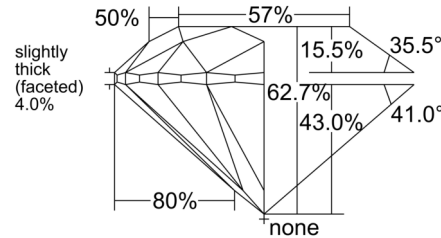

GIA NATURAL DIAMOND GRADING REPORT

December 08, 2025  
 GIA Report Number ..... 1545167919  
 Shape and Cutting Style ..... Round Brilliant  
 Measurements ..... 6.37 - 6.42 x 4.01 mm

GRADING RESULTS

Carat Weight ..... 1.02 carat  
 Color Grade ..... D  
 Clarity Grade ..... SI1  
 Cut Grade ..... Excellent

PROPORTIONS

Profile to actual proportions

CLARITY CHARACTERISTICS

KEY TO SYMBOLS\*

- Crystal
- ~ Feather
- \\ Needle

\* Red symbols denote internal characteristics (inclusions). Green or black symbols denote external characteristics (blemishes). Diagram is an approximate representation of the diamond, and symbols shown indicate type, position, and approximate size of clarity characteristics. All clarity characteristics may not be shown. Details of finish are not shown.