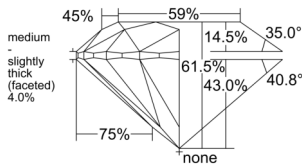

GIA®

FACSIMILE

GIA REPORT 1545182821

Verify this report at GIA.edu

GIA NATURAL DIAMOND DOSSIER®

December 08, 2025
GIA Report Number 1545182821
Shape and Cutting Style ..... Round Brilliant
Measurements ..... 4.39 - 4.41 x 2.71 mm

GRADING RESULTS

Carat Weight ..... 0.32 carat
Color Grade ..... F
Clarity Grade VVS1
Cut Grade ..... Excellent

ADDITIONAL GRADING INFORMATION

Polish ..... Excellent
Symmetry ..... Excellent
Fluorescence ..... Faint
Clarity Characteristics ..... Needle, Pinpoint
Inscription(s): GIA 1545182821

PROPORTIONS

Profile to actual proportions

GRADING SCALES

GIA
COLOR
SCALE

COLORLESS	D
	E
	F
	G
	H
	I
	J
NEAR COLORLESS	K
	L
FAIN	M
	N
	O
	P
VERY LIGHT	Q
	R
	S
	T
	U
	V
LIGHT	W
	X
	Y
	Z

GIA
CLARITY
SCALE

	FLAWLESS
	INTERNALLY FLAWLESS
VERY VERY SLIGHTLY INCLUDED	VVS₁
	VVS₂
VERY SLIGHTLY INCLUDED	VS₁
	VS₂
SLIGHTLY INCLUDED	SI₁
	SI₂
	I₁
	I₂
INCLUDED	I₃

GIA
CUT
SCALE

	EXCELLENT
	VERY GOOD
	GOOD
	FAIR
	POOR