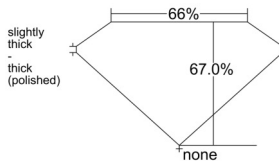

GIA®

FACSIMILE

GIA REPORT 1545200084

Verify this report at GIA.edu

GIA NATURAL DIAMOND DOSSIER®

December 09, 2025
GIA Report Number 1545200084
Shape and Cutting Style ..... **Cut-Cornered Rectangular Modified Brilliant**
Measurements ..... 5.18 x 4.11 x 2.75 mm

GRADING RESULTS

Carat Weight ..... 0.51 carat
Color Grade ..... G
Clarity Grade VS1

ADDITIONAL GRADING INFORMATION

Polish ..... Excellent
Symmetry ..... Very Good
Fluorescence ..... None
Clarity Characteristics ..... Crystal, Needle
Inscription(s): GIA 1545200084

PROPORTIONS

Profile not to actual proportions

GRADING SCALES

GIA COLOR SCALE		GIA CLARITY SCALE			
COLORLESS	D	VERY VERY SLIGHTLY INCLUDED	FLAWLESS		
	E		INTERNALLY FLAWLESS		
	F		VVS₁		
	G		VVS₂		
	NEAR COLORLESS	H	VERY SLIGHTLY INCLUDED	VS₁	
		I		VS₂	
		FAINT	J	SLIGHTLY INCLUDED	SI₁
			K		SI₂
	L		I₁		
	VERT LIGHT		M	INCLUDED	I₂
N			I₃		
O					
P					
LIGHT	Q				
	R				
	S				
	T				
	U				
	V				
W					
X					
Y					
Z