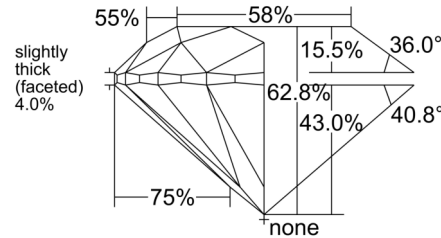

GIA NATURAL DIAMOND GRADING REPORT

December 10, 2025
 GIA Report Number 1545205175
 Shape and Cutting Style Round Brilliant
 Measurements 6.69 - 6.74 x 4.22 mm

GRADING RESULTS

Carat Weight 1.20 carat
 Color Grade L
 Clarity Grade VS2
 Cut Grade Excellent

ADDITIONAL GRADING INFORMATION

Polish Excellent
 Symmetry Excellent
 Fluorescence None
 Inscription(s): GIA 1545205175

PROPORTIONS

Profile to actual proportions

CLARITY CHARACTERISTICS

KEY TO SYMBOLS*

- Feather
- Crystal
- Pinpoint
- Natural

* Red symbols denote internal characteristics (inclusions). Green or black symbols denote external characteristics (blemishes). Diagram is an approximate representation of the diamond, and symbols shown indicate type, position, and approximate size of clarity characteristics. All clarity characteristics may not be shown. Details of finish are not shown.