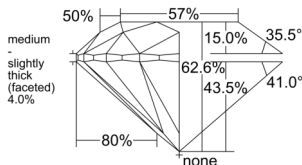

GIA®

FACSIMILE

GIA REPORT

1545227414

Verify this report at GIA.edu

GIA NATURAL DIAMOND DOSSIER®

December 15, 2025
GIA Report Number 1545227414
Shape and Cutting Style ..... Round Brilliant
Measurements ..... 4.89 - 4.91 x 3.07 mm

GRADING RESULTS

Carat Weight ..... 0.45 carat
Color Grade ..... G
Clarity Grade VS1
Cut Grade ..... Excellent

ADDITIONAL GRADING INFORMATION

Polish ..... Excellent
Symmetry ..... Excellent
Fluorescence ..... None
Clarity Characteristics ..... Cloud, Crystal, Pinpoint
Inscription(s): GIA 1545227414

PROPORTIONS

GRADING SCALES

GIA COLOR SCALE

COLORLESS	D
	E
	F
	G
	H
	I
NEAR COLORLESS	J
	K
	L
FAIN	M
	N
	O
	P
VERY LIGHT	Q
	R
	S
	T
	U
	V
	W
	X
	Y
LIGHT	Z

GIA CLARITY SCALE

FLAWLESS	INTERNAL FLAWLESS	
		FLAWLESS
VERY VERY SLIGHTLY INCLUDED	VVS₁	
	VVS₂	
VERY SLIGHTLY INCLUDED	VS₁	
	VS₂	
SLIGHTLY INCLUDED	SI₁	
	SI₂	
INCLUDED	I₁	
	I₂	
	I₃	

GIA CUT SCALE

EXCELLENT
VERY GOOD
GOOD
FAIR
POOR