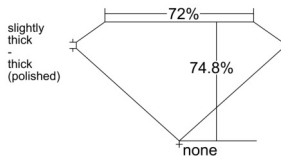

GIA®

FACSIMILE

GIA REPORT 1545256587

Verify this report at GIA.edu

GIA NATURAL DIAMOND DOSSIER®

December 17, 2025
GIA Report Number 1545256587
Shape and Cutting Style ..... Square Modified Brilliant
Measurements ..... 4.91 x 4.75 x 3.55 mm

GRADING RESULTS

Carat Weight ..... 0.71 carat
Color Grade ..... E
Clarity Grade SI1

ADDITIONAL GRADING INFORMATION

Polish ..... Excellent
Symmetry ..... Very Good
Fluorescence ..... None
Clarity Characteristics ..... Crystal, Feather, Cloud
Inscription(s): GIA 1545256587

PROPORTIONS

Profile not to actual proportions

GRADING SCALES

GIA COLOR SCALE		GIA CLARITY SCALE			
COLORLESS	D	VERY VERY SLIGHTLY INCLUDED	FLAWLESS		
	E		INTERNALLY FLAWLESS		
	F	VERY SLIGHTLY INCLUDED	VVS₁		
	G		VVS₂		
	H		VS₁		
	NEAR COLORLESS	I	SLIGHTLY INCLUDED	SI₁	
		J		SI₂	
		FAINT	K	INCLUDED	I₁
			L		I₂
			M		I₃
VERT LIGHT	N				
	O				
	P				
	Q				
	R				
	S				
	T				
LIGHT	U				
	V				
	W				
	X				
Y					
Z