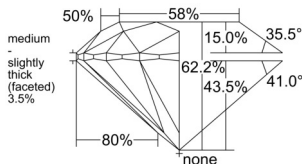

GIA®

FACSIMILE

GIA REPORT 1545257018

Verify this report at GIA.edu

GIA NATURAL DIAMOND DOSSIER®

December 18, 2025
GIA Report Number 1545257018
Shape and Cutting Style ..... Round Brilliant
Measurements ..... 4.90 - 4.92 x 3.05 mm

GRADING RESULTS

Carat Weight ..... 0.45 carat
Color Grade ..... E
Clarity Grade S11
Cut Grade ..... Excellent

ADDITIONAL GRADING INFORMATION

Polish ..... Excellent
Symmetry ..... Excellent
Fluorescence ..... None
Clarity Characteristics ..... Cloud
Inscription(s): GIA 1545257018

PROPORTIONS

GRADING SCALES

GIA COLOR SCALE	GIA CLARITY SCALE	GIA CUT SCALE	
D	FLAWLESS	EXCELLENT	
E	INTERNALLY FLAWLESS		
F		VVS₁	VERY GOOD
G	VVS₂		
H	VS₁	GOOD	
I	VS₂		
J	S1₁	FAIR	
K	S1₂		
L	I₁	POOR	
M	I₂		
N	I₃		
O			
P			
Q			
R			
S			
T			
U			
V			
W			
X			
Y			
Z