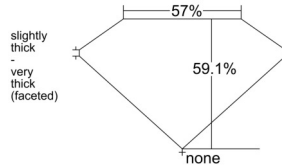

GIA®

FACSIMILE

GIA REPORT 1545257344

Verify this report at GIA.edu

GIA NATURAL DIAMOND DOSSIER®

December 18, 2025
GIA Report Number 1545257344
Shape and Cutting Style ..... Heart Brilliant
Measurements ..... 5.52 x 6.13 x 3.63 mm

GRADING RESULTS

Carat Weight ..... 0.71 carat
Color Grade ..... H
Clarity Grade ..... Internally Flawless

ADDITIONAL GRADING INFORMATION

Polish ..... Excellent
Symmetry ..... Excellent
Fluorescence ..... None
Clarity Characteristics ..... Minor Details of Polish
Inscription(s): GIA 1545257344

PROPORTIONS

Profile not to actual proportions

GRADING SCALES

GIA COLOR SCALE		GIA CLARITY SCALE			
COLORLESS	D	VERY VERY SLIGHTLY INCLUDED	FLAWLESS		
	E		INTERNALLY FLAWLESS		
	F	VERY SLIGHTLY INCLUDED	VVS₁		
	G		VVS₂		
	H		VS₁		
	NEAR COLORLESS	I	SLIGHTLY INCLUDED	VS₂	
		J		SI₁	
		FAINT	K	INCLUDED	SI₂
			L		I₁
			M		I₂
VERT LIGHT	N	LIGHT	I₃		
	O				
	P				
	Q				
	R