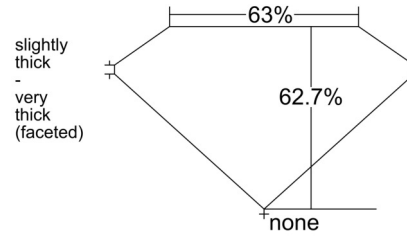

GIA NATURAL DIAMOND GRADING REPORT

January 19, 2026
 GIA Report Number 1545261272
 Shape and Cutting Style Heart Brilliant
 Measurements 9.25 x 9.54 x 5.97 mm

GRADING RESULTS

Carat Weight 3.03 carat
 Color Grade D
 Clarity Grade Flawless

ADDITIONAL GRADING INFORMATION

Polish Excellent
 Symmetry Excellent
 Fluorescence None
 Inscription(s): GIA 1545261272

PROPORTIONS

Profile not to actual proportions

CLARITY CHARACTERISTICS

GRADING SCALES

GIA COLOR SCALE		GIA CLARITY SCALE		
COLOURLESS	D	VERY VERY SLIGHTLY INCLUDED	FLAWLESS	
	E		INTERNALLY FLAWLESS	
	F		VVS ₁	
NEAR COLOURLESS	G		VVS ₂	
	H		VERY SLIGHTLY INCLUDED	VS ₁
	I			VS ₂
J	SLIGHTLY INCLUDED	SI ₁		
FAINT		K	SI ₂	
		L	INCLUDED	I ₁
	M	I ₂		
N	I ₃			
VERY LIGHT	O			
	P			
	Q			
LIGHT	R			
	S			
	T			
	U			
	V			
	W			
X				
Y				
Z				