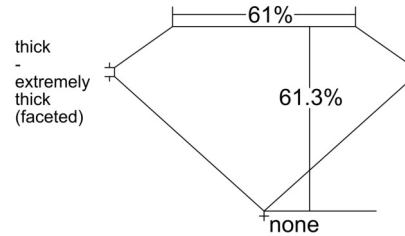

PROPORTIONS

Profile not to actual proportions