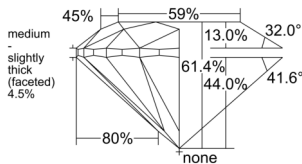

GIA®

FACSIMILE

GIA REPORT 1545277056

Verify this report at GIA.edu

GIA NATURAL DIAMOND DOSSIER®

December 22, 2025
GIA Report Number 1545277056
Shape and Cutting Style ..... Round Brilliant
Measurements ..... 4.74 - 4.76 x 2.92 mm

GRADING RESULTS

Carat Weight ..... 0.40 carat
Color Grade I
Clarity Grade VS1
Cut Grade ..... Excellent

ADDITIONAL GRADING INFORMATION

Polish ..... Excellent
Symmetry ..... Excellent
Fluorescence ..... None
Clarity Characteristics..... Cloud, Feather, Pinpoint, Needle
Inscription(s): GIA 1545277056

PROPORTIONS

Profile to actual proportions