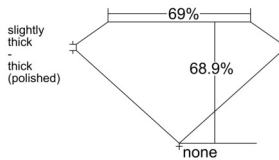

GIA®

FACSIMILE

GIA REPORT 1545289924

Verify this report at GIA.edu

GIA NATURAL DIAMOND DOSSIER®

December 23, 2025
GIA Report Number 1545289924
Shape and Cutting Style ..... **Cut-Cornered Rectangular Modified Brilliant**
Measurements ..... 5.35 x 4.08 x 2.81 mm

GRADING RESULTS

Carat Weight ..... 0.51 carat
Color Grade I
Clarity Grade VS1

ADDITIONAL GRADING INFORMATION

Polish ..... Excellent
Symmetry ..... Excellent
Fluorescence ..... Faint
Clarity Characteristics..... **Crystal, Feather, Cloud, Pinpoint**
Inscription(s): GIA 1545289924

PROPORTIONS

Profile not to actual proportions

GRADING SCALES

GIA COLOR SCALE		GIA CLARITY SCALE				
COLORLESS	D	VERY VERY SLIGHTLY INCLUDED	FLAWLESS			
	E		INTERNALLY FLAWLESS			
	F		VVS₁			
	NEAR COLORLESS	G	VERY SLIGHTLY INCLUDED	VVS₂		
		H		VS₁		
		FAINT	I	SLIGHTLY INCLUDED	VS₂	
			J		SI₁	
			LIGHT	K	INCLUDED	SI₂
	L	I₁				
	M	I₂				
N	NOT GRADED	I₃				
O						
P						
Q						
R						
S						
T						
U						
V						
W						
X						
Y						
Z